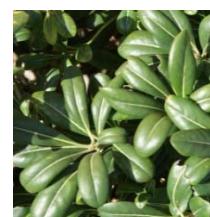

tobira 'Wheeler's Dwarf'

2-3 ft. x 4-5 ft.

Nice background for annual color or foreground for tall shrubs.